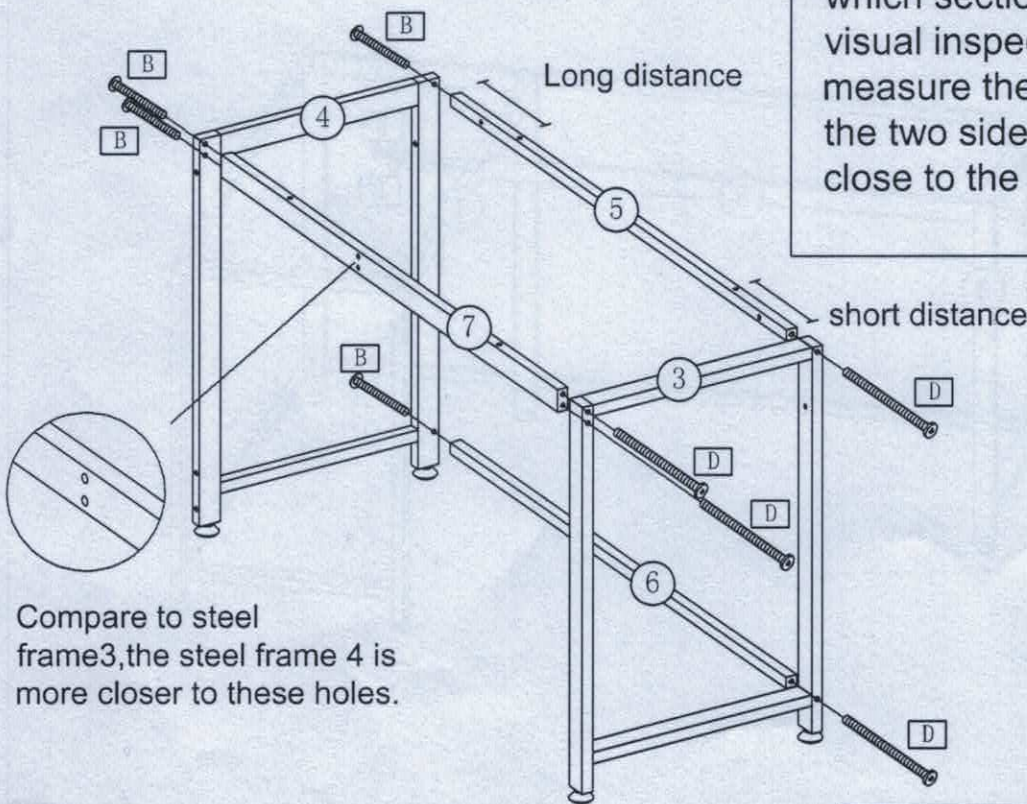

ASSEMBLY INSTRUCTION
SKU: 6090-NOVAS-BRONZE

STEP 1-1

F 6X 

STEP 2-1

You may not be able to see which section is shorter by visual inspection. You can measure the distance between the two sides. The short side is close to the No. 3 tube.