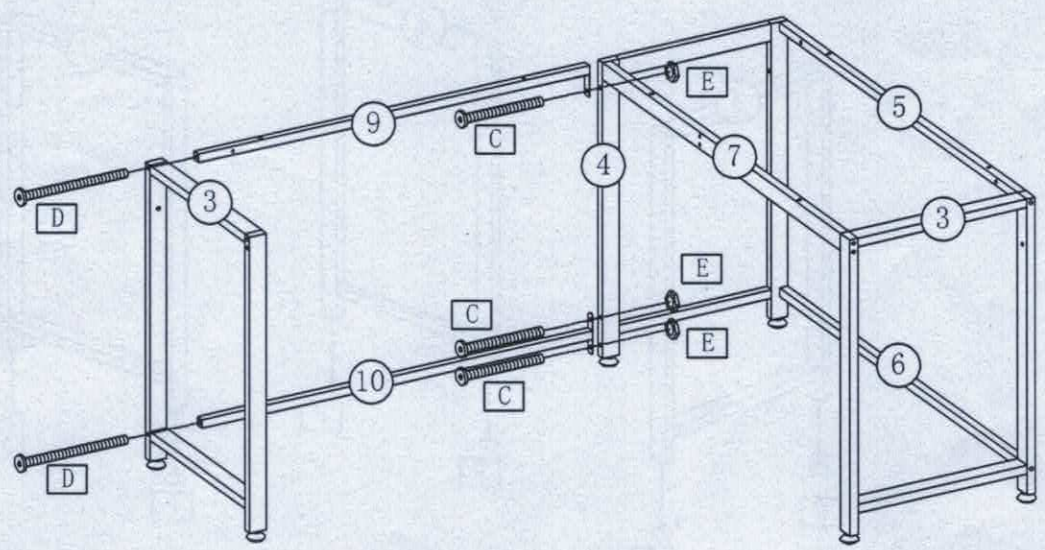

ASSEMBLY INSTRUCTION
SKU: 6090-NOVAS-BRONZE

STEP 1-1

F 6X 

STEP 2-1

You may not be able to see which section is shorter by visual inspection. You can measure the distance between the two sides. The short side is close to the No. 3 tube.

Compare to steel frame 3, the steel frame 4 is more closer to these holes.

B 4X  D 4X 

ASSEMBLY INSTRUCTION
 SKU: 6090-NOVAS-BRONZE

STEP 3-1

- | | | | | | |
|------|---|------|---|------|---|
| C 3X |  | D 2X |  | E 3X |  |
|------|---|------|---|------|---|