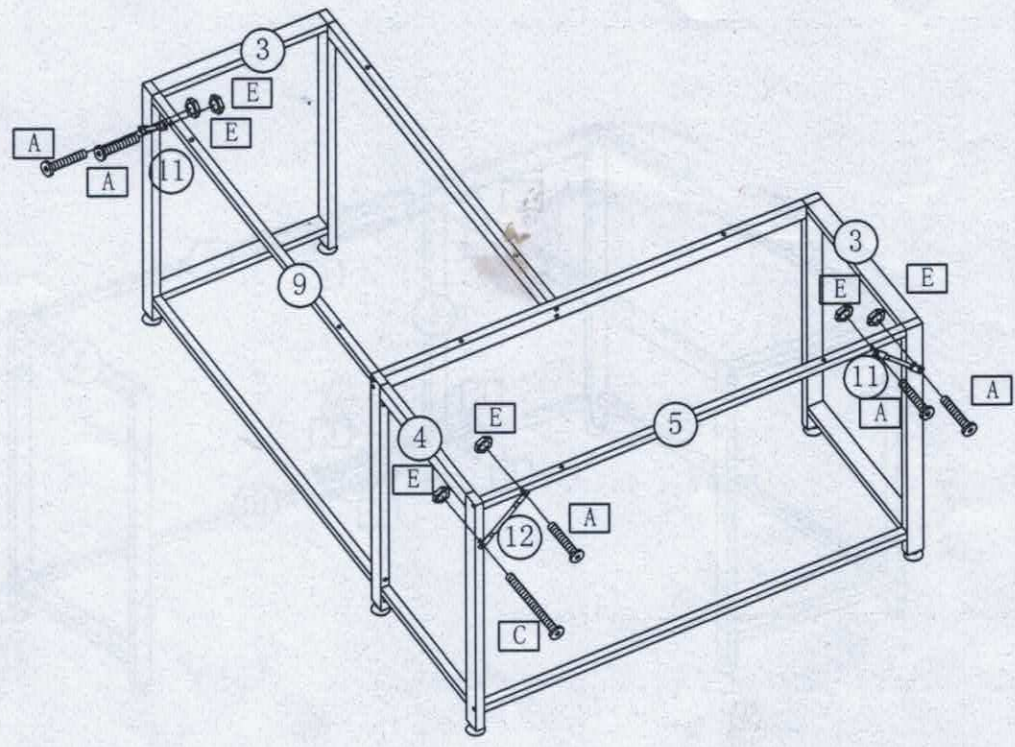

ASSEMBLY INSTRUCTION

SKU: 6090-NOVAS-BRONZE

STEP 1-2

F 6X

STEP 2-2

You may not be able to see which section is shorter by visual inspection. You can measure the distance between the two sides. The short side is close to the No. 3 tube.

Compare to steel frame 3, the steel frame 4 is more closer to these holes.

B 4X D 4X

ASSEMBLY INSTRUCTION
SKU: 6090-NOVAS-BRONZE

STEP 3-2

C 3X  D 2X  E 3X 

STEP 4-2

B 2X  D 2X 

ASSEMBLY INSTRUCTION
SKU: 6090-NOVAS-BRONZE

STEP 5-2

- | | | | | | |
|------|---|------|---|------|---|
| A 5X |  | C 1X |  | E 6X |  |
|------|---|------|---|------|---|

STEP 6-2

- | | | | |
|------|---|------|---|
| A 4X |  | C 4X |  |
|------|---|------|---|