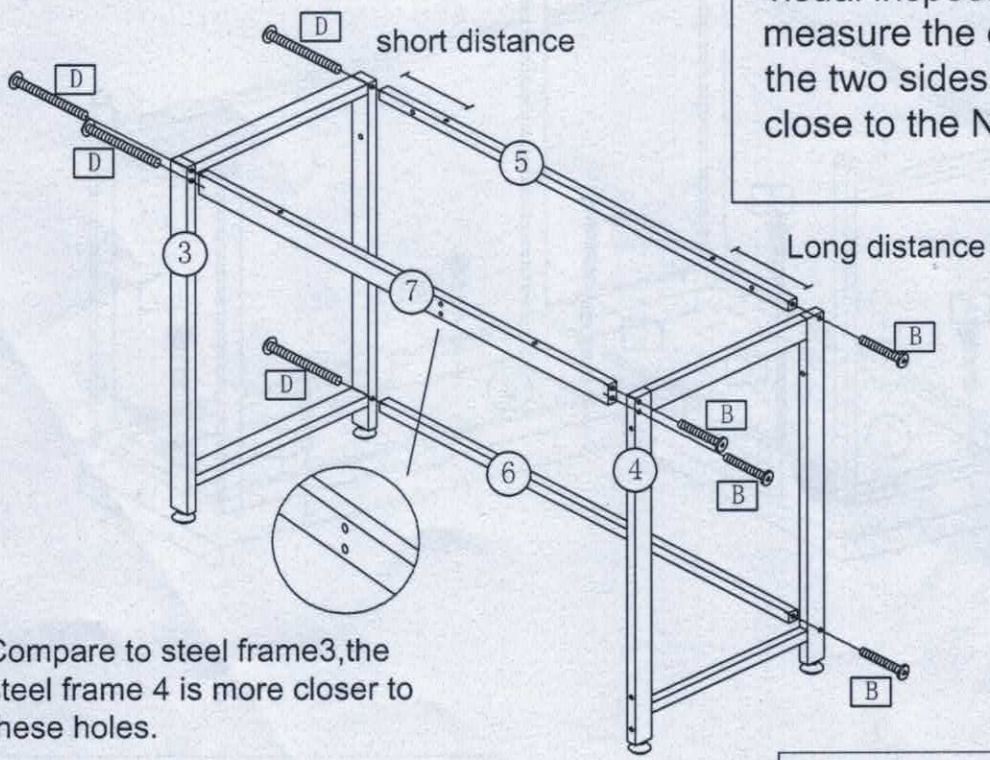

ASSEMBLY INSTRUCTION

SKU: 6090-NOVAS-BRONZE

STEP 1-2

F 6X

STEP 2-2

You may not be able to see which section is shorter by visual inspection. You can measure the distance between the two sides. The short side is close to the No. 3 tube.