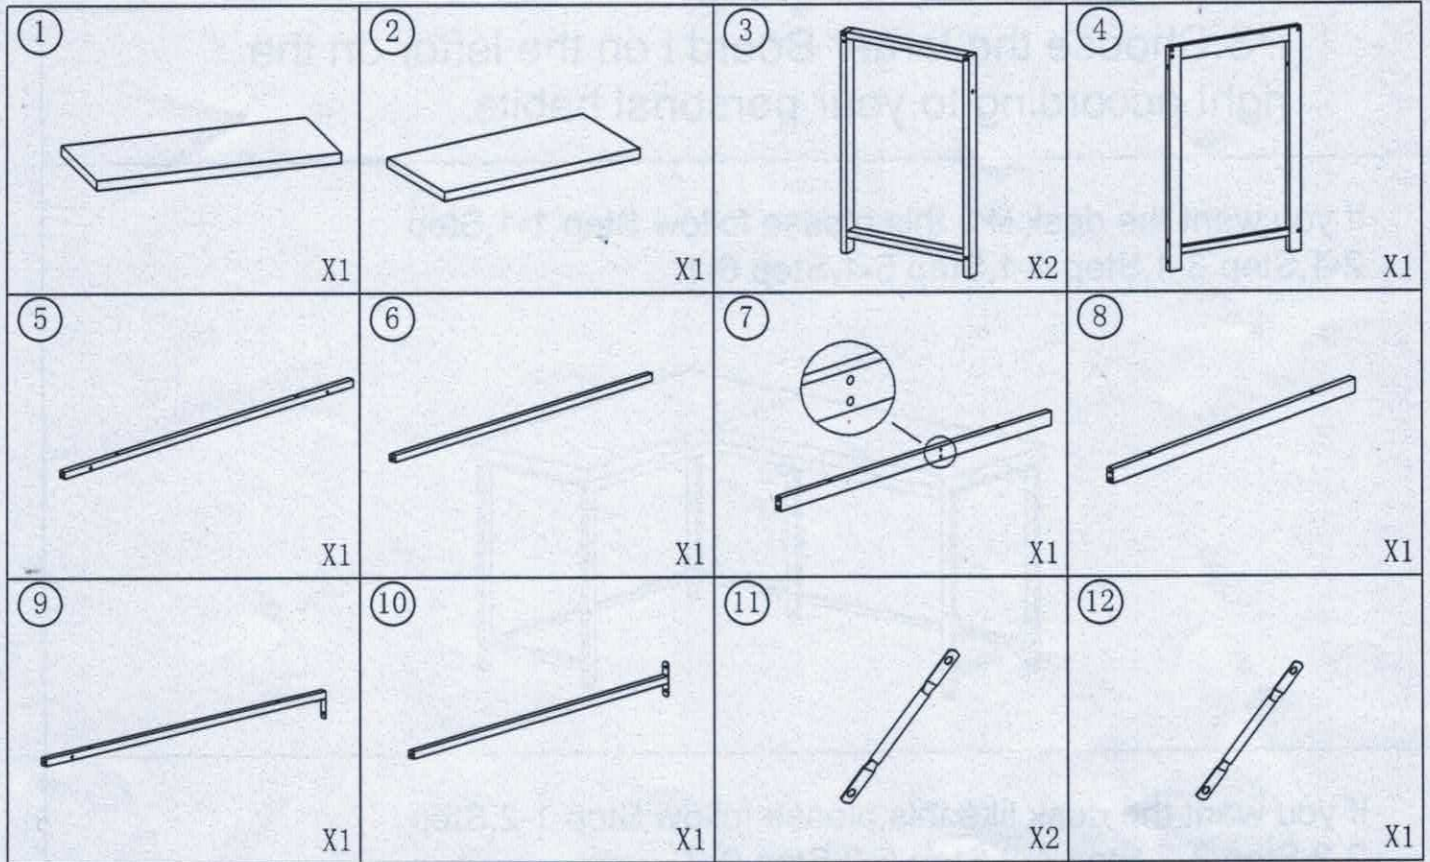

Method One

Method Two

ASSEMBLY INSTRUCTION

SKU: 6090-NOVAS-BRONZE

Hardware Accessories

No.	PICTURE	SIZE	QTY	No.	PICTURE	SIZE	QTY
A		M6*30	9	E		M6	9
B		M6*35	6	F			6
C		M6*50	8				
D		M6*60	8		 		1

Spare

No.	PICTURE	SIZE	QTY	No.	PICTURE	SIZE	QTY
A		M6*30	1	E		M6	1
B		M6*35	1				
C		M6*50	1				
D		M6*60	1				

ASSEMBLY INSTRUCTION
SKU: 6090-NOVAS-BRONZE

STEP 1-1

F 6X 

STEP 2-1

You may not be able to see which section is shorter by visual inspection. You can measure the distance between the two sides. The short side is close to the No. 3 tube.