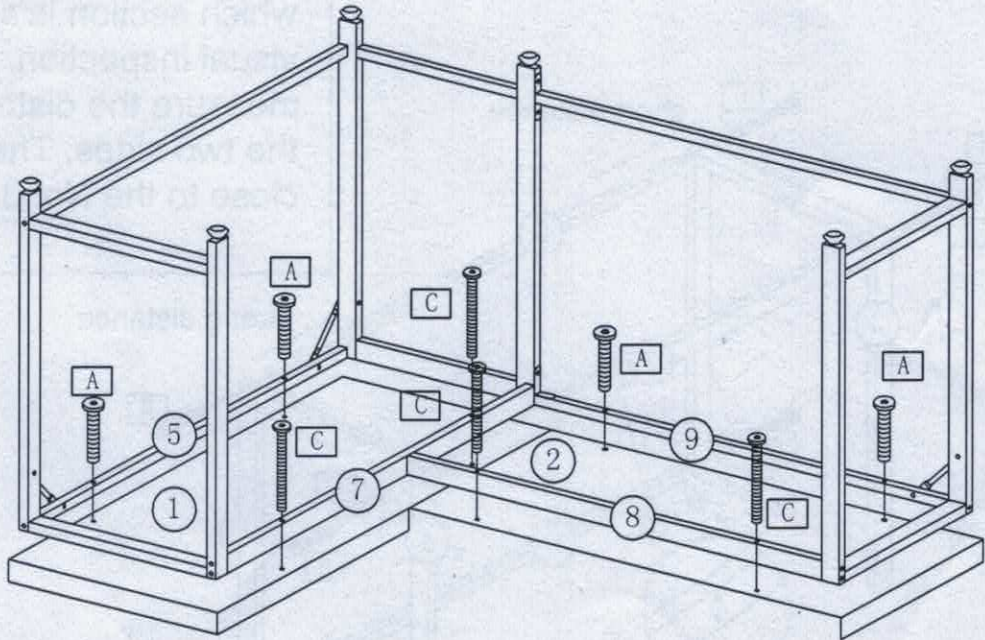

Compare to steel frame 3, the steel frame 4 is more closer to these holes.

B 4X  D 4X 

ASSEMBLY INSTRUCTION
 SKU: 6090-NOVAS-BRONZE

STEP 3-1

- | | | | | | |
|------|---|------|---|------|---|
| C 3X |  | D 2X |  | E 3X |  |
|------|---|------|---|------|---|

STEP 4-1

- | | | | |
|------|---|------|---|
| B 2X |  | D 2X |  |
|------|---|------|---|

ASSEMBLY INSTRUCTION

SKU: 6090-NOVAS-BRONZE

STEP 5-1

A 5X		C 1X		E 6X	
------	--	------	--	------	--

STEP 6-1

A 4X		C 4X	
------	--	------	--

ASSEMBLY INSTRUCTION

SKU: 6090-NOVAS-BRONZE

STEP 1-2

F 6X

STEP 2-2

You may not be able to see which section is shorter by visual inspection. You can measure the distance between the two sides. The short side is close to the No. 3 tube.