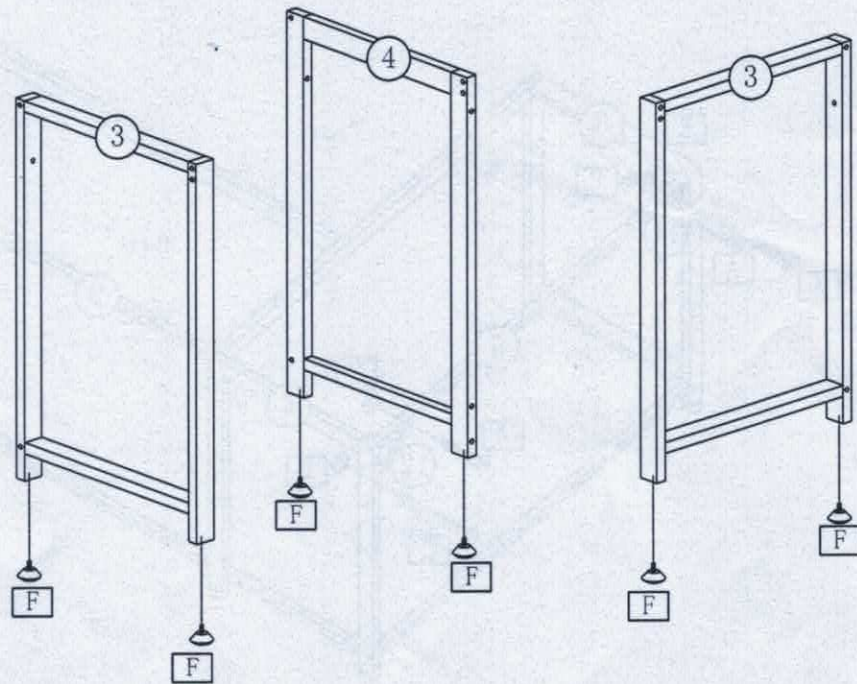

Compare to steel frame 3, the steel frame 4 is more closer to these holes.

B 4X  D 4X 

ASSEMBLY INSTRUCTION
 SKU: 6090-NOVAS-BRONZE

STEP 3-1

- | | | | | | |
|------|---|------|---|------|---|
| C 3X |  | D 2X |  | E 3X |  |
|------|---|------|---|------|---|

STEP 4-1

- | | | | |
|------|---|------|---|
| B 2X |  | D 2X |  |
|------|---|------|---|

ASSEMBLY INSTRUCTION

SKU: 6090-NOVAS-BRONZE

STEP 5-1

A 5X		C 1X		E 6X	
------	--	------	--	------	--

STEP 6-1

A 4X		C 4X	
------	--	------	--

ASSEMBLY INSTRUCTION

SKU: 6090-NOVAS-BRONZE

STEP 1-2

F 6X

STEP 2-2

You may not be able to see which section is shorter by visual inspection. You can measure the distance between the two sides. The short side is close to the No. 3 tube.

Compare to steel frame 3, the steel frame 4 is more closer to these holes.

B 4X D 4X

ASSEMBLY INSTRUCTION
SKU: 6090-NOVAS-BRONZE

STEP 3-2

C 3X  D 2X  E 3X 

STEP 4-2

B 2X  D 2X 

ASSEMBLY INSTRUCTION
SKU: 6090-NOVAS-BRONZE