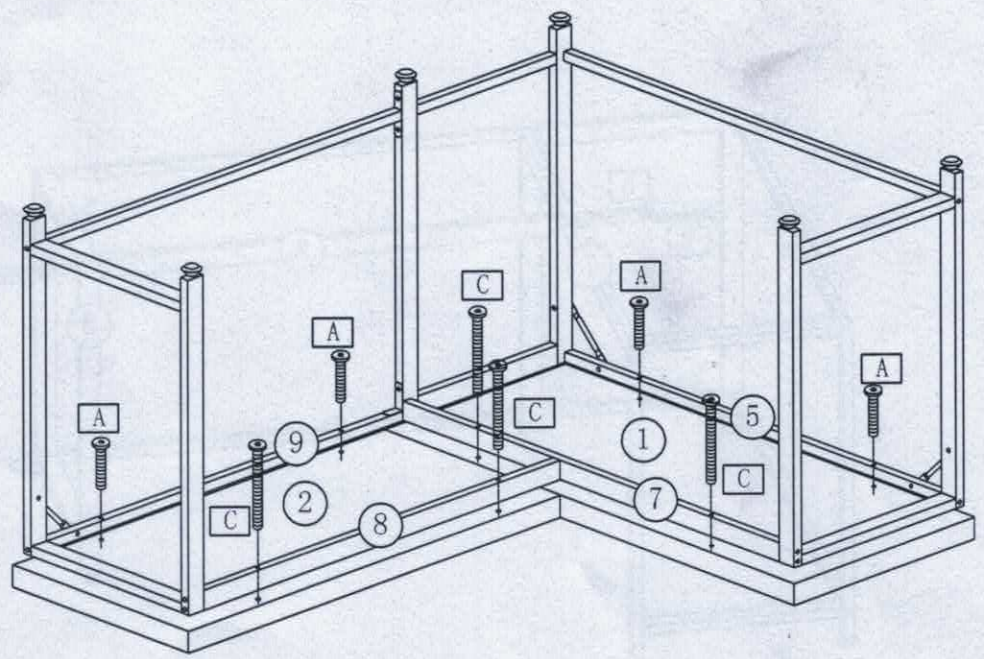

ASSEMBLY INSTRUCTION

SKU: 6090-NOVAS-BRONZE

STEP 1-2

F 6X

STEP 2-2

You may not be able to see which section is shorter by visual inspection. You can measure the distance between the two sides. The short side is close to the No. 3 tube.

Compare to steel frame 3, the steel frame 4 is more closer to these holes.

B 4X D 4X

ASSEMBLY INSTRUCTION
SKU: 6090-NOVAS-BRONZE

STEP 3-2

C 3X  D 2X  E 3X 

STEP 4-2

B 2X  D 2X 

ASSEMBLY INSTRUCTION
SKU: 6090-NOVAS-BRONZE

STEP 5-2

- | | | | | | |
|------|---|------|---|------|---|
| A 5X |  | C 1X |  | E 6X |  |
|------|---|------|---|------|---|

STEP 6-2

- | | | | |
|------|---|------|---|
| A 4X |  | C 4X |  |
|------|---|------|---|